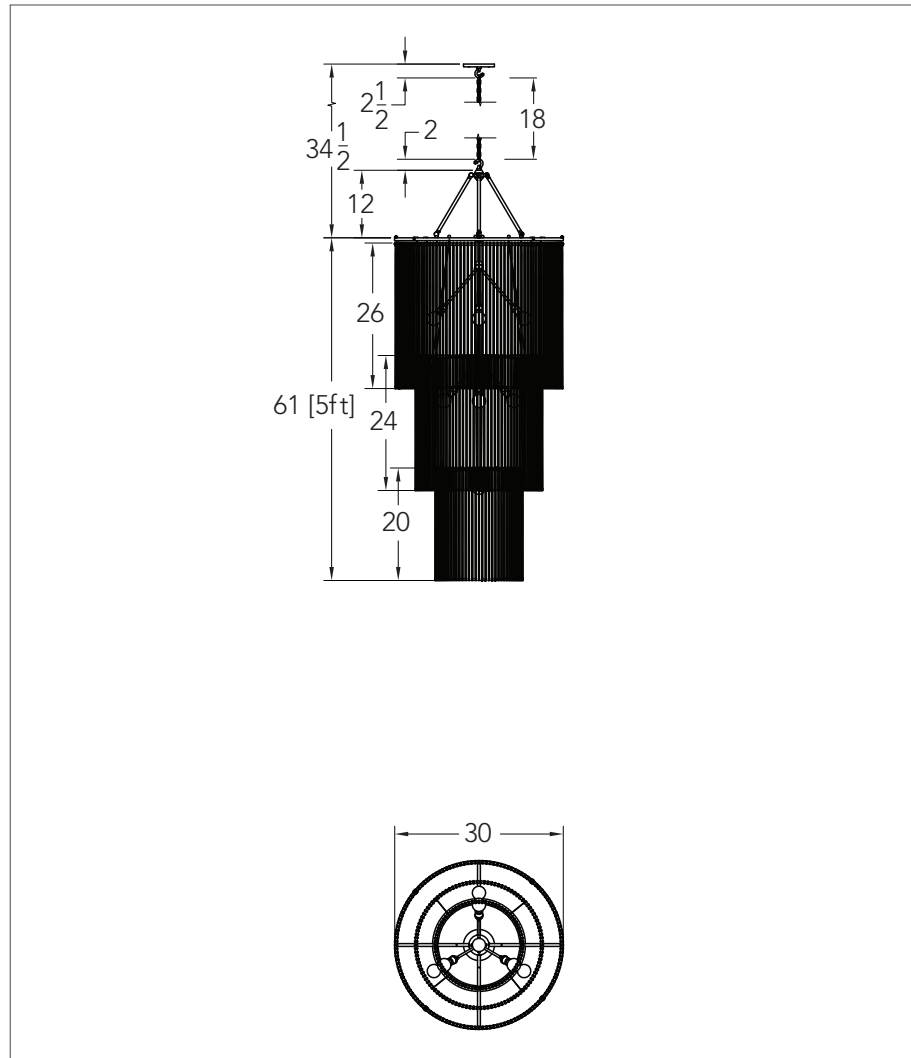

Kate 30 x 61 - Fringe Envy

Chandelier

Dimensions: Diameter 30"
Fringe Lengths available for 5 ft, 6 ft, 8 ft

Weight: Frame - 40 lbs.
Fringe - 7.5 lbs

Drop Bars: Standard 12"
Minimum Height 5"
Maximum Height 23"

Chain Extension: Standard 18"
*Need more chain?
Please inquire, sold by 12" increments.

Bulb Size: Medium Base E26 / G16 / G16.5 2"- 3"

Bulb Quantity: 7 bulbs

Certifications:

- UL listed for damp locations
- Wiring for 220 EU installation is available
- FR treatment available

Make this Kate 30 x 61 your own!

- See our standard material and colors
- Custom capabilities available, please inquire