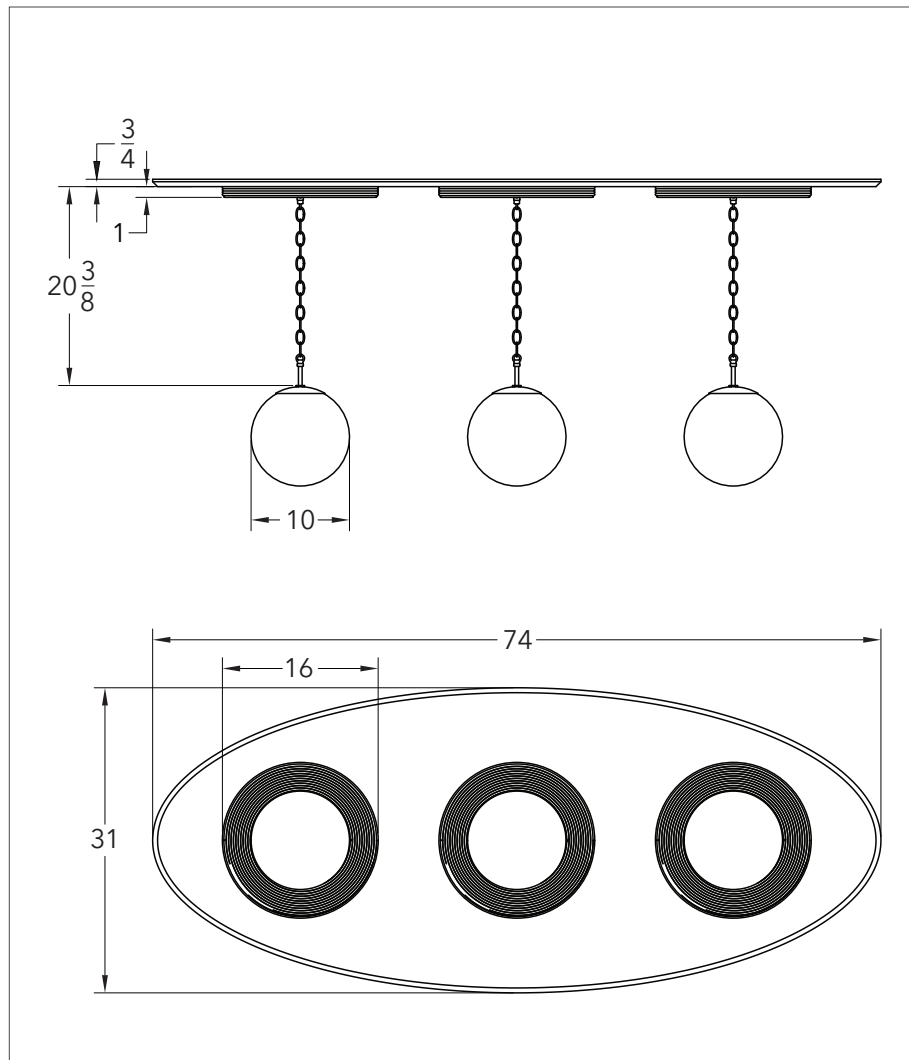

Iris 16x3 with Oval Wood Canopy

Chandelier

Dimensions

Oval Wood Canopy:

74" x 31"

Cord Canopy:

16" diameter

Glass Ball Shade:

Available with 8"- 12" diameter

Weight:

Chain

Standard 18"

Extension:

*Need more chain?

Please inquire, sold by 12" increments.

Bulb Size:

Medium Base E26 / G16 / G16.5" 2"- 3"

Bulb Quantity:

1 bulb per pendant , 3 bulbs total

Certifications:

- UL listed for damp locations
- Wiring for 220 EU installation is available
- FR treatment available